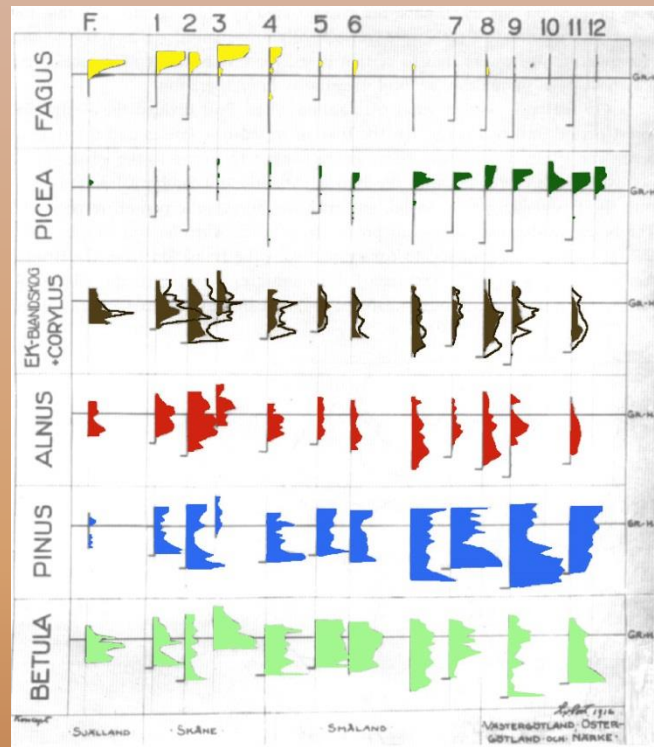

Von Post's pollen diagram presented at the 1916 Scandinavian scientists meeting in Kristiania

Future:

Round-table discussion on the future of pollen analysis (chair: Henry Hooghiemstra)

Introduction by *Ralph Fyfe* (Plymouth, UK), *Lindsay Gillson* (Cape Town, South Africa), *Steve Jackson* (Tucson, USA), *Anupama Krishnamurthy* (Pondicherry, India), *Anne-Marie Lézine* (Paris, France), and *Matts Lindbladh* (Alnarp, Sweden)

Capacity for 175 participants in addition to the 25 speakers
Contact marie-jose.gaillard-lemdahl@lnu.se to register your interest

Björn E Berglund, John Birks, Richard Bradshaw, Anna Broström, Kevin Edwards, Ralph Fyfe, Marie-José Gaillard, Thomas Giesecke, Lindsay Gillson, William Gosling, Eric Grimm, Ulrike Herzschuh, Henry Hooghiemstra, Steve Jackson, Anupama Krishnamurthy, Per Lagerås, Anne-Marie Lézine, Matts Lindbladh, Christer Nordlund, Heikki Seppä, Shinya Sugita, Willy Tinner, Chronis Tzedakis, Kathy Willis, Yan Zhao