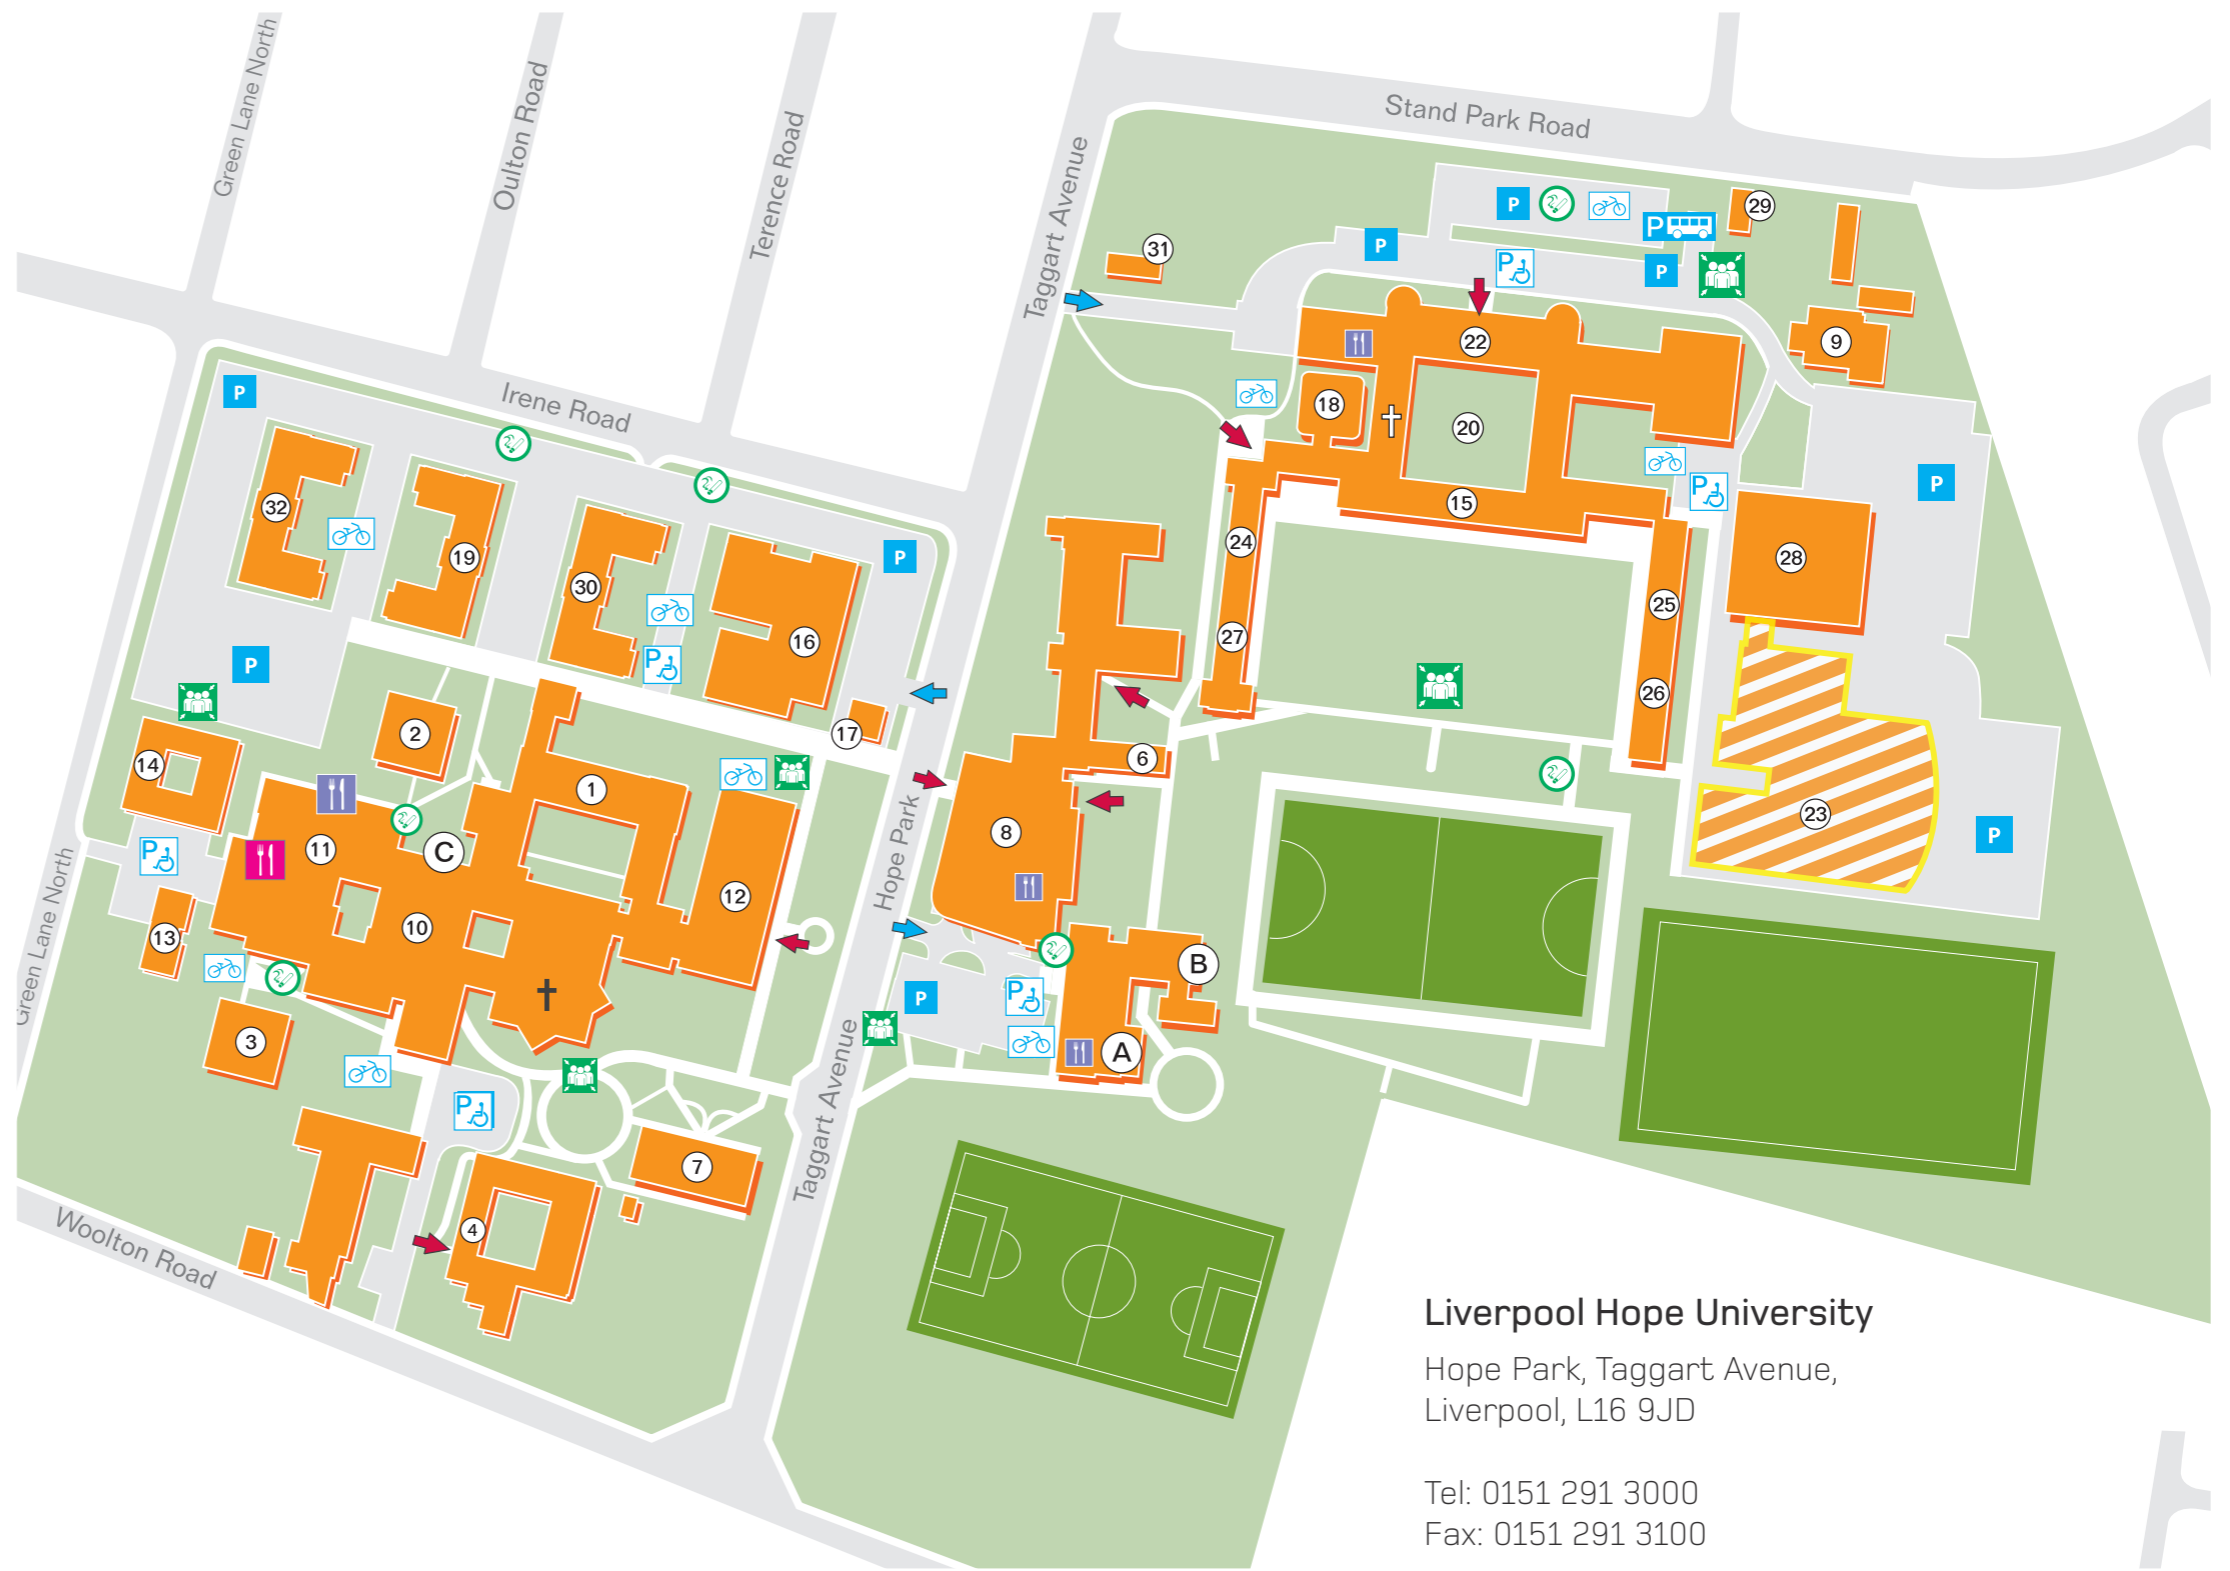

EDEN Arbour Room	A
EDEN Lounge	A
EDEN Suite	B
Our Place	C
Alexander Jones Building (AJB)	1
Angela Hall	2
Austin Hall	3
Business School (LHBS)	4
Chapel (Hope Park)	†
Chaplaincy	6
Conference Centre	7
EDEN (Education and Enterprise) Building	8
Estates	9
Frances Mary Lescher Building (FML)	10
Fresh Hope Food Court	11
Gateway Building, The	12
Green Lane Annexe (GLA)	13
Green Lane Building (GLB)	14
Hilda Constance Allen Building (HCA)	15
Lecture Theatre Complex (LTC)	16
Main Lodge	17
Markland, The	18
Newman Hall	19
Quad (Sheppard-Worlock Library, The)	20
Senate Room (and Trinity Chapel)	†
Sheppard-Worlock Library, The (SWL)	22
New Sports Complex (opening October 2016)	23
St Agnes Hall	24
St Elphin Hall	25
St Etheldreda Hall	26
St Margaret Hall	27
New Health Science Building	28
Stand Park Lodge	29
Teresa Hall	30
Taggart Lodge	31
Wesley Hall	32

Liverpool Hope University
 Hope Park, Taggart Avenue,
 Liverpool, L16 9JD

 Tel: 0151 291 3000
 Fax: 0151 291 3100

- Building Entrance
- Car Park Entrance
- General Parking
- Disabled Parking
- Fresh Hope Catering
- Other Catering Outlets
- Emergency Assembly Points
- Designated Smoking Areas
- Coach Park
- Cycle Stand